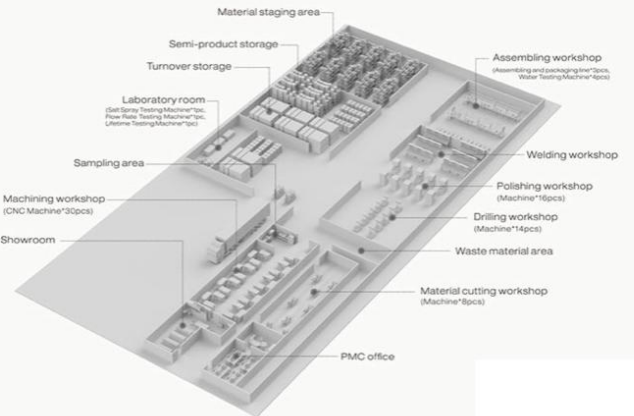

8 Years

OF MANUFACTURER STAINLESS STEEL
FAUCETS EXPERIENCE

WHEN. WHERE. WHY USE STAINLESS STEEL?

THE FAUCET STRUCTURE CONSISTS OF 100% STAINLESS STEEL